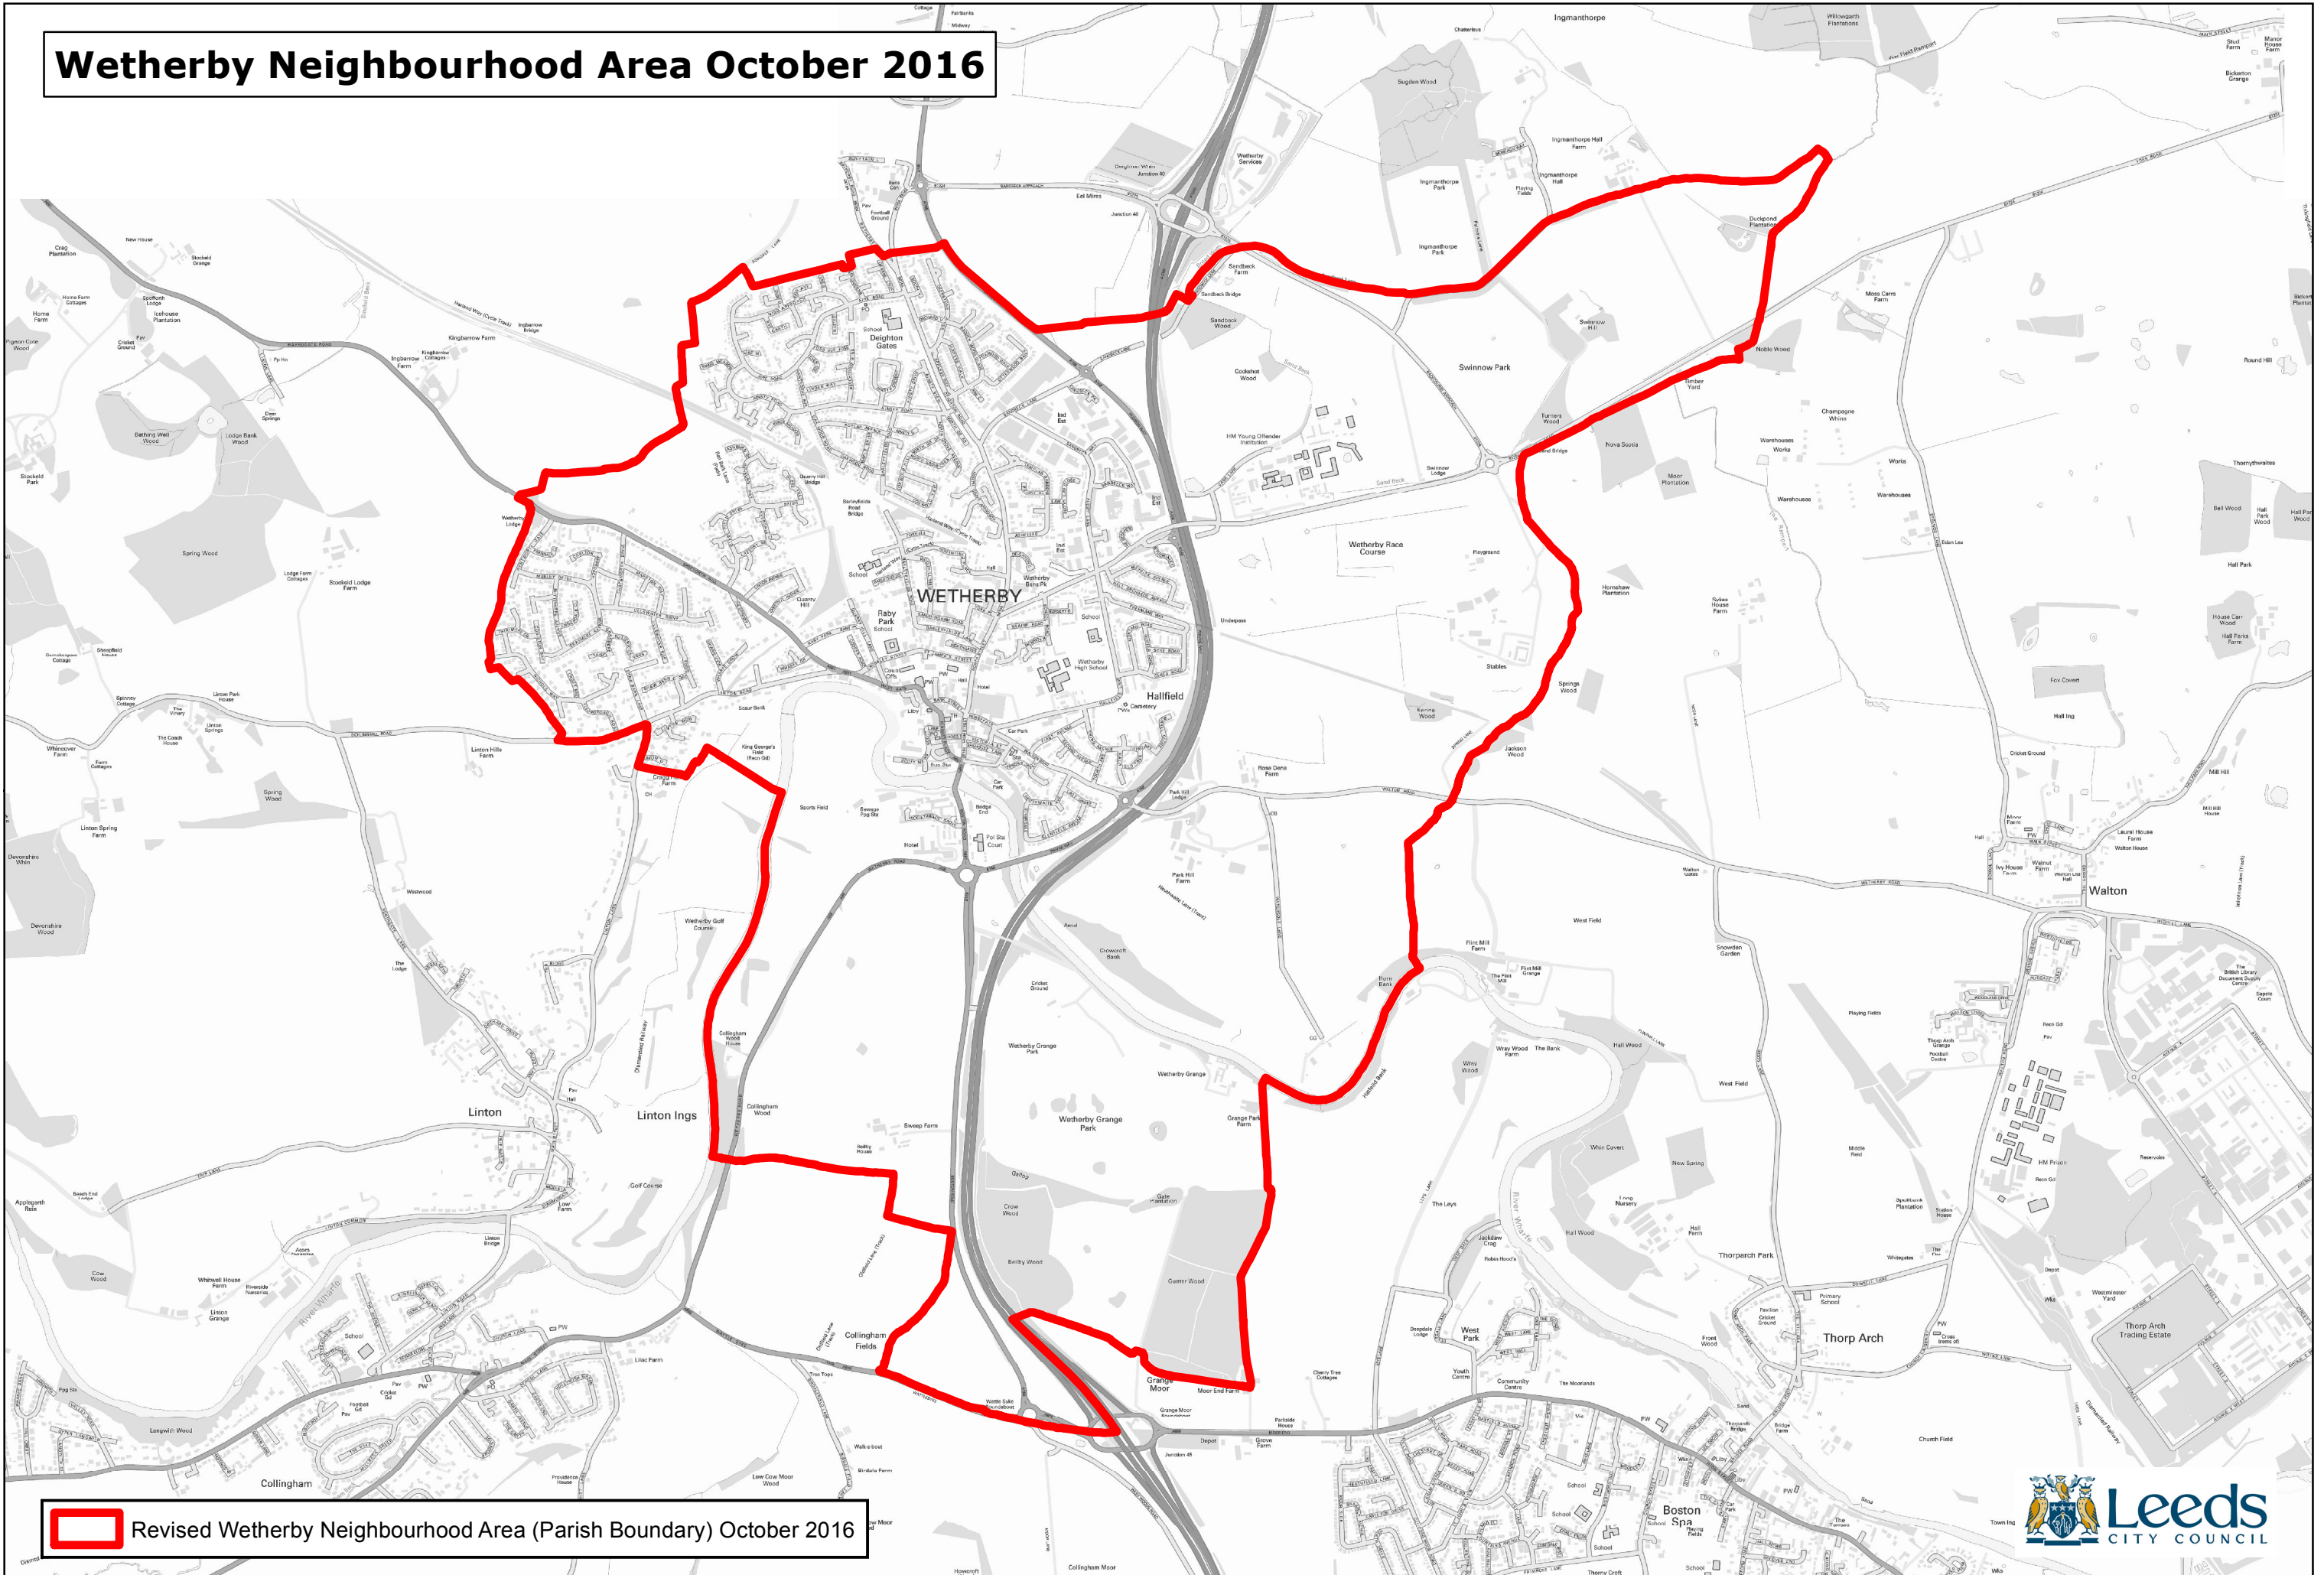

Wetherby Neighbourhood Area October 2016

 Revised Wetherby Neighbourhood Area (Parish Boundary) October 2016